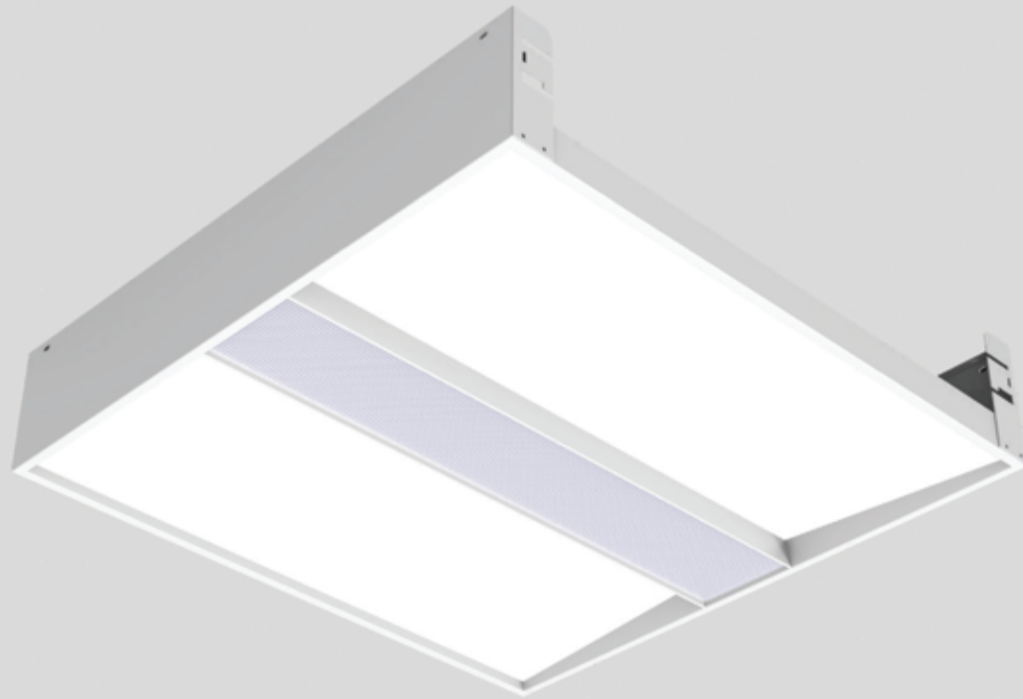

**GENISO 2X2
TROFFER**

divinity lights

Quick Info

CRI ≥ 90
 3000K/ 4000K/ 5700
 Tunable White (2700K-6500K)
 ON-OFF/ON-OFF (FLICKER FREE)
 DALI-2 DT6 / DALI-2 DT8/ DALI +

SDCM<3
 Middle Part Is : Prismatic diffuser
 Both Side Is : PMMA Diffuser
 L70 @ 50,000h
 Aluminium

Types

Recessed

Single Line Diagram

GENISO 2X2 TROFFER

Geniso 2x2 Troffer fixture has :

- 2 x 2 feet led Panel
- Aluminium Luminaire Housing
- Premium Finish Powder coating
- High performance Micro Prismatic at centre diffuser
- PMMA diffuser on both sides
- Glare free & uniform light distribution
- Energy efficient LED with high colour rendering
- LED PCB mounted on insert design with heat sink
- Bottom opening for easy maintenance

Colours

Light Distribution

Direct

CRI ≥ 90

TUNABLE WHITE

GENISO 2X2 TROFFER

GENISO 2X2 TROFFER

System Power	Dimension
25W	LXW = 595mmX 595mm, H = 112mm
30W	LXW = 595mmX 595mm, H = 112mm
35W	LXW = 595mmX 595mm, H = 112mm