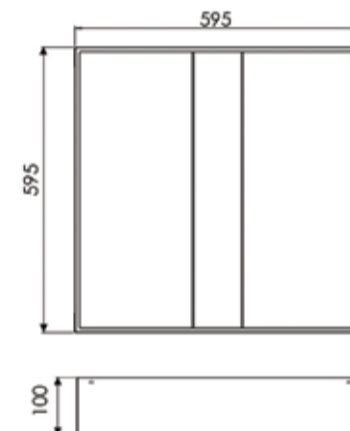

Single Line Diagram